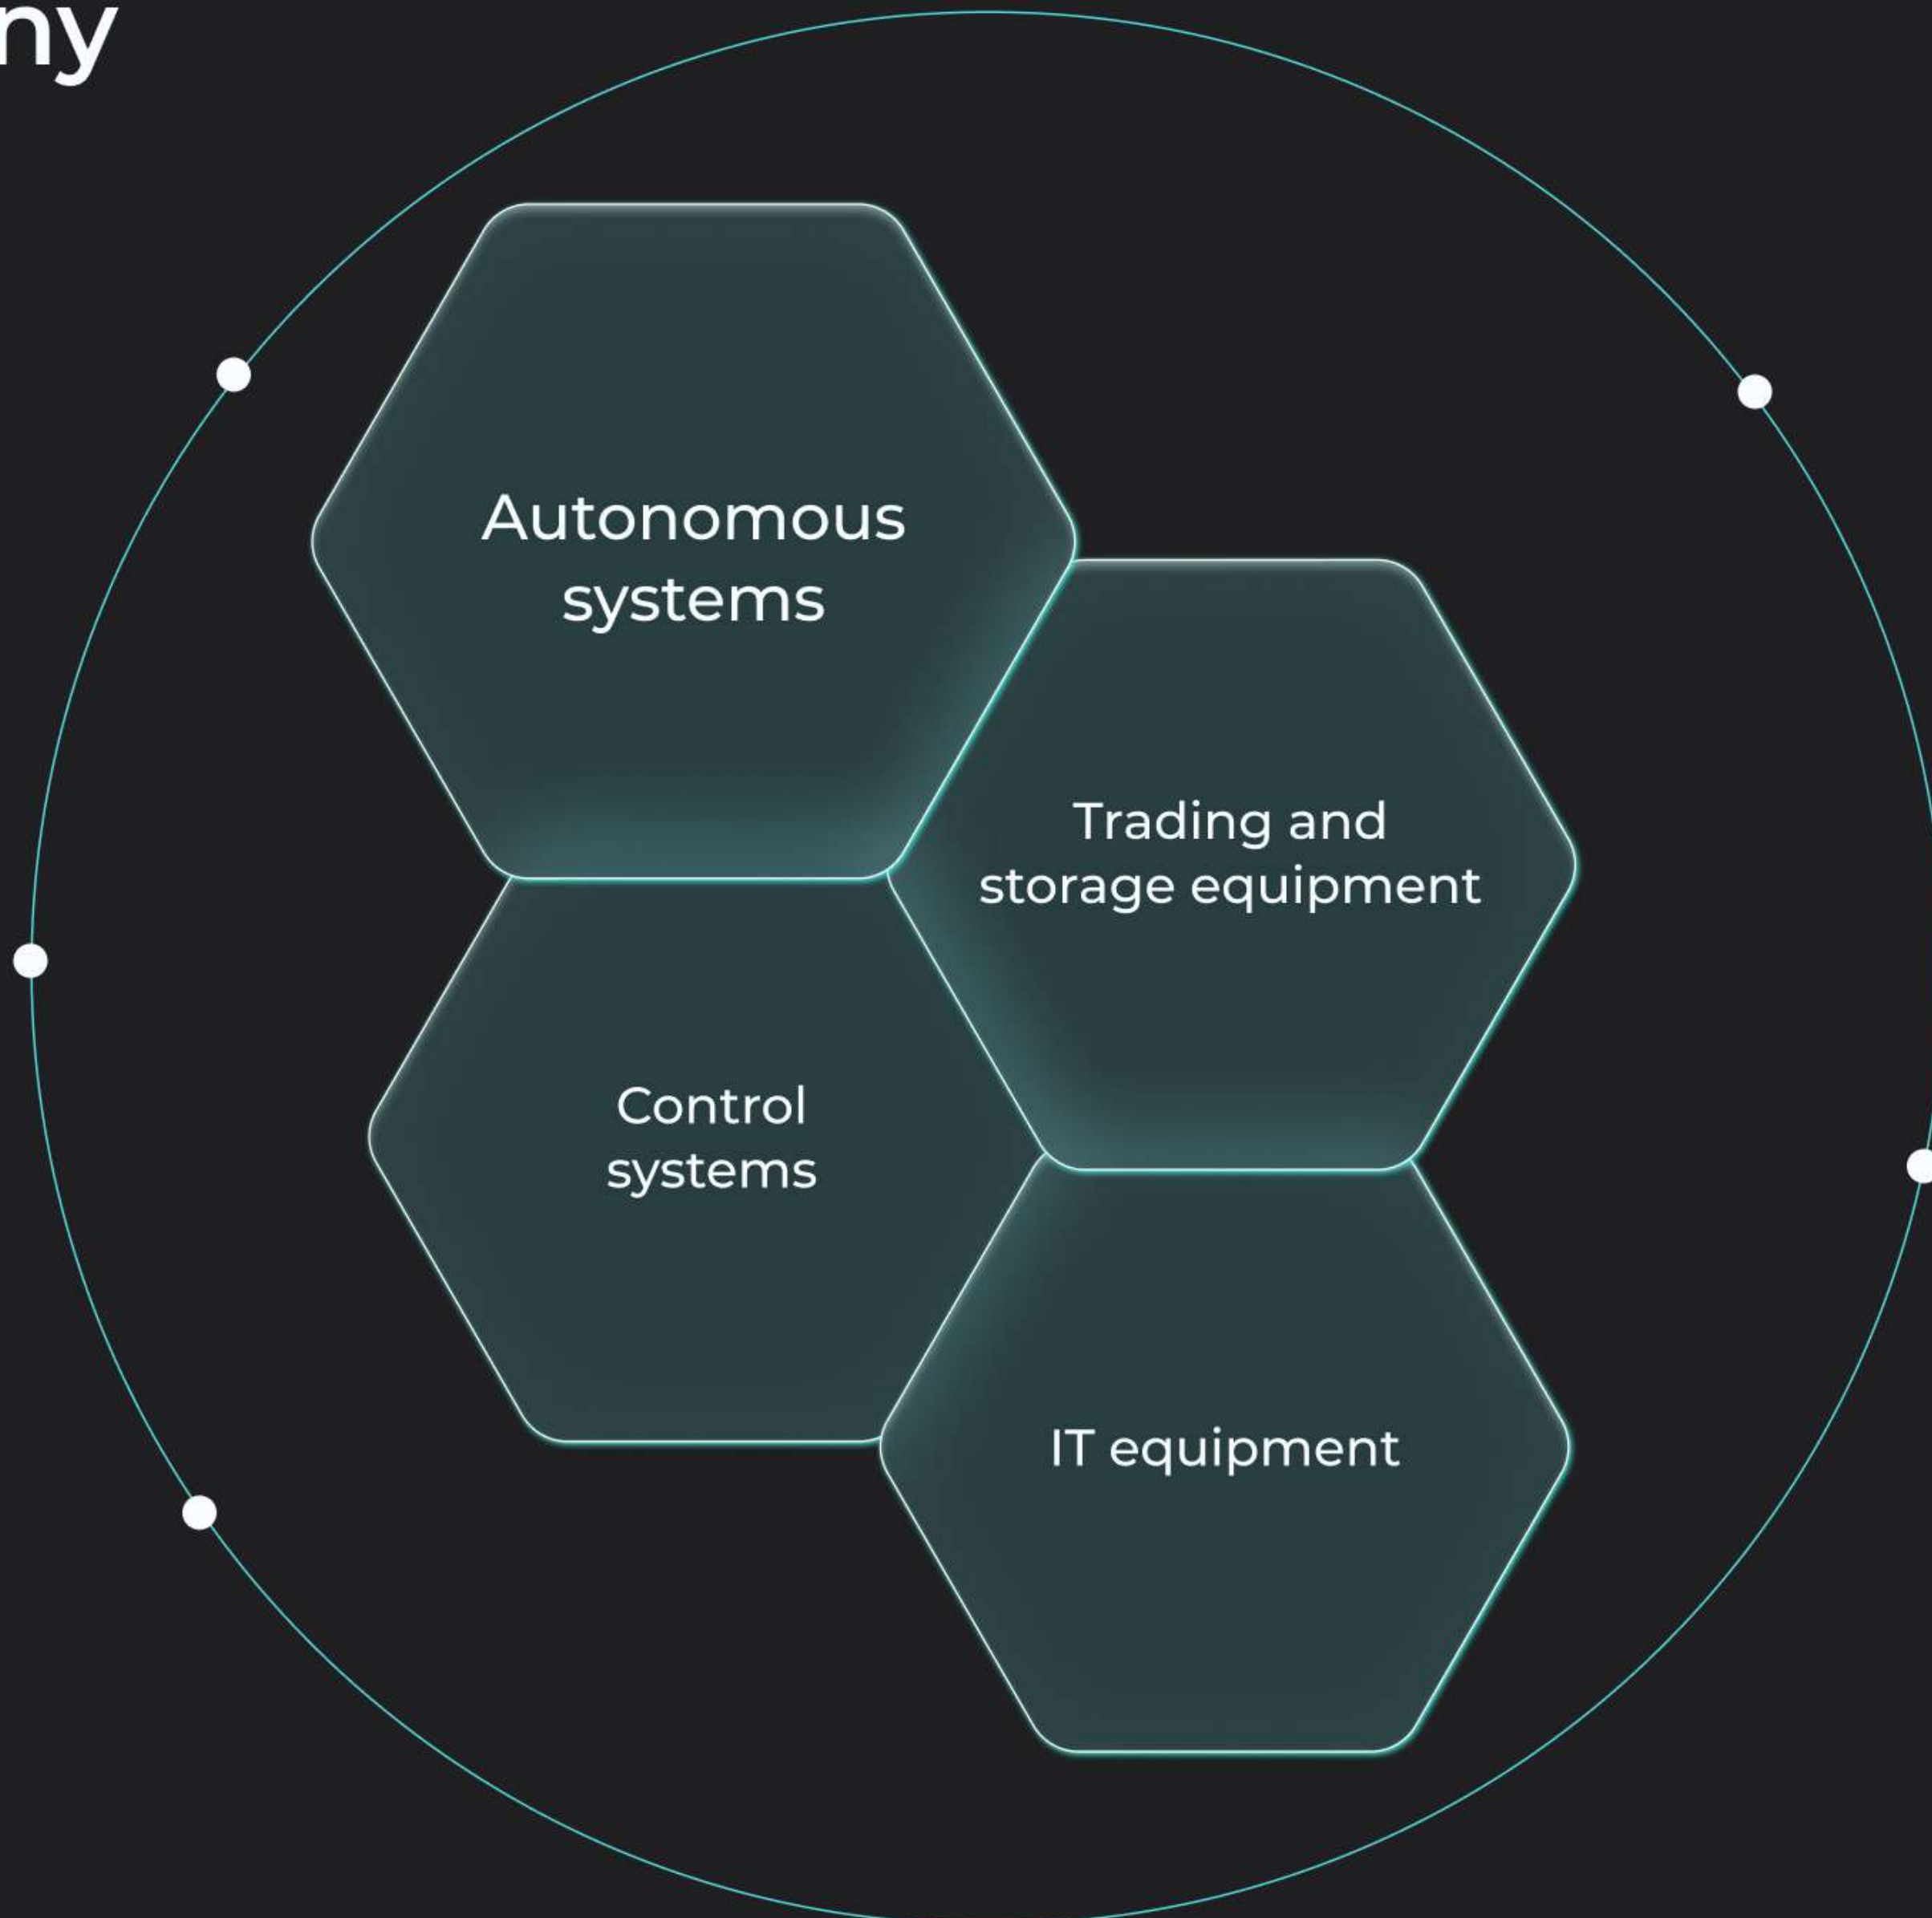

About the company

Development and supply

Customized high-tech solutions to meet customer needs

Integration and customization

Full integration with existing systems and equipment customization for flawless operation

Technical support

24/7 consultation and troubleshooting for reliable operation of the solutions

Field service

Rapid response visits of (mobile) engineers to minimize downtime and ensure business continuity

Stationary service

Regular maintenance and repair of equipment to extend its service life