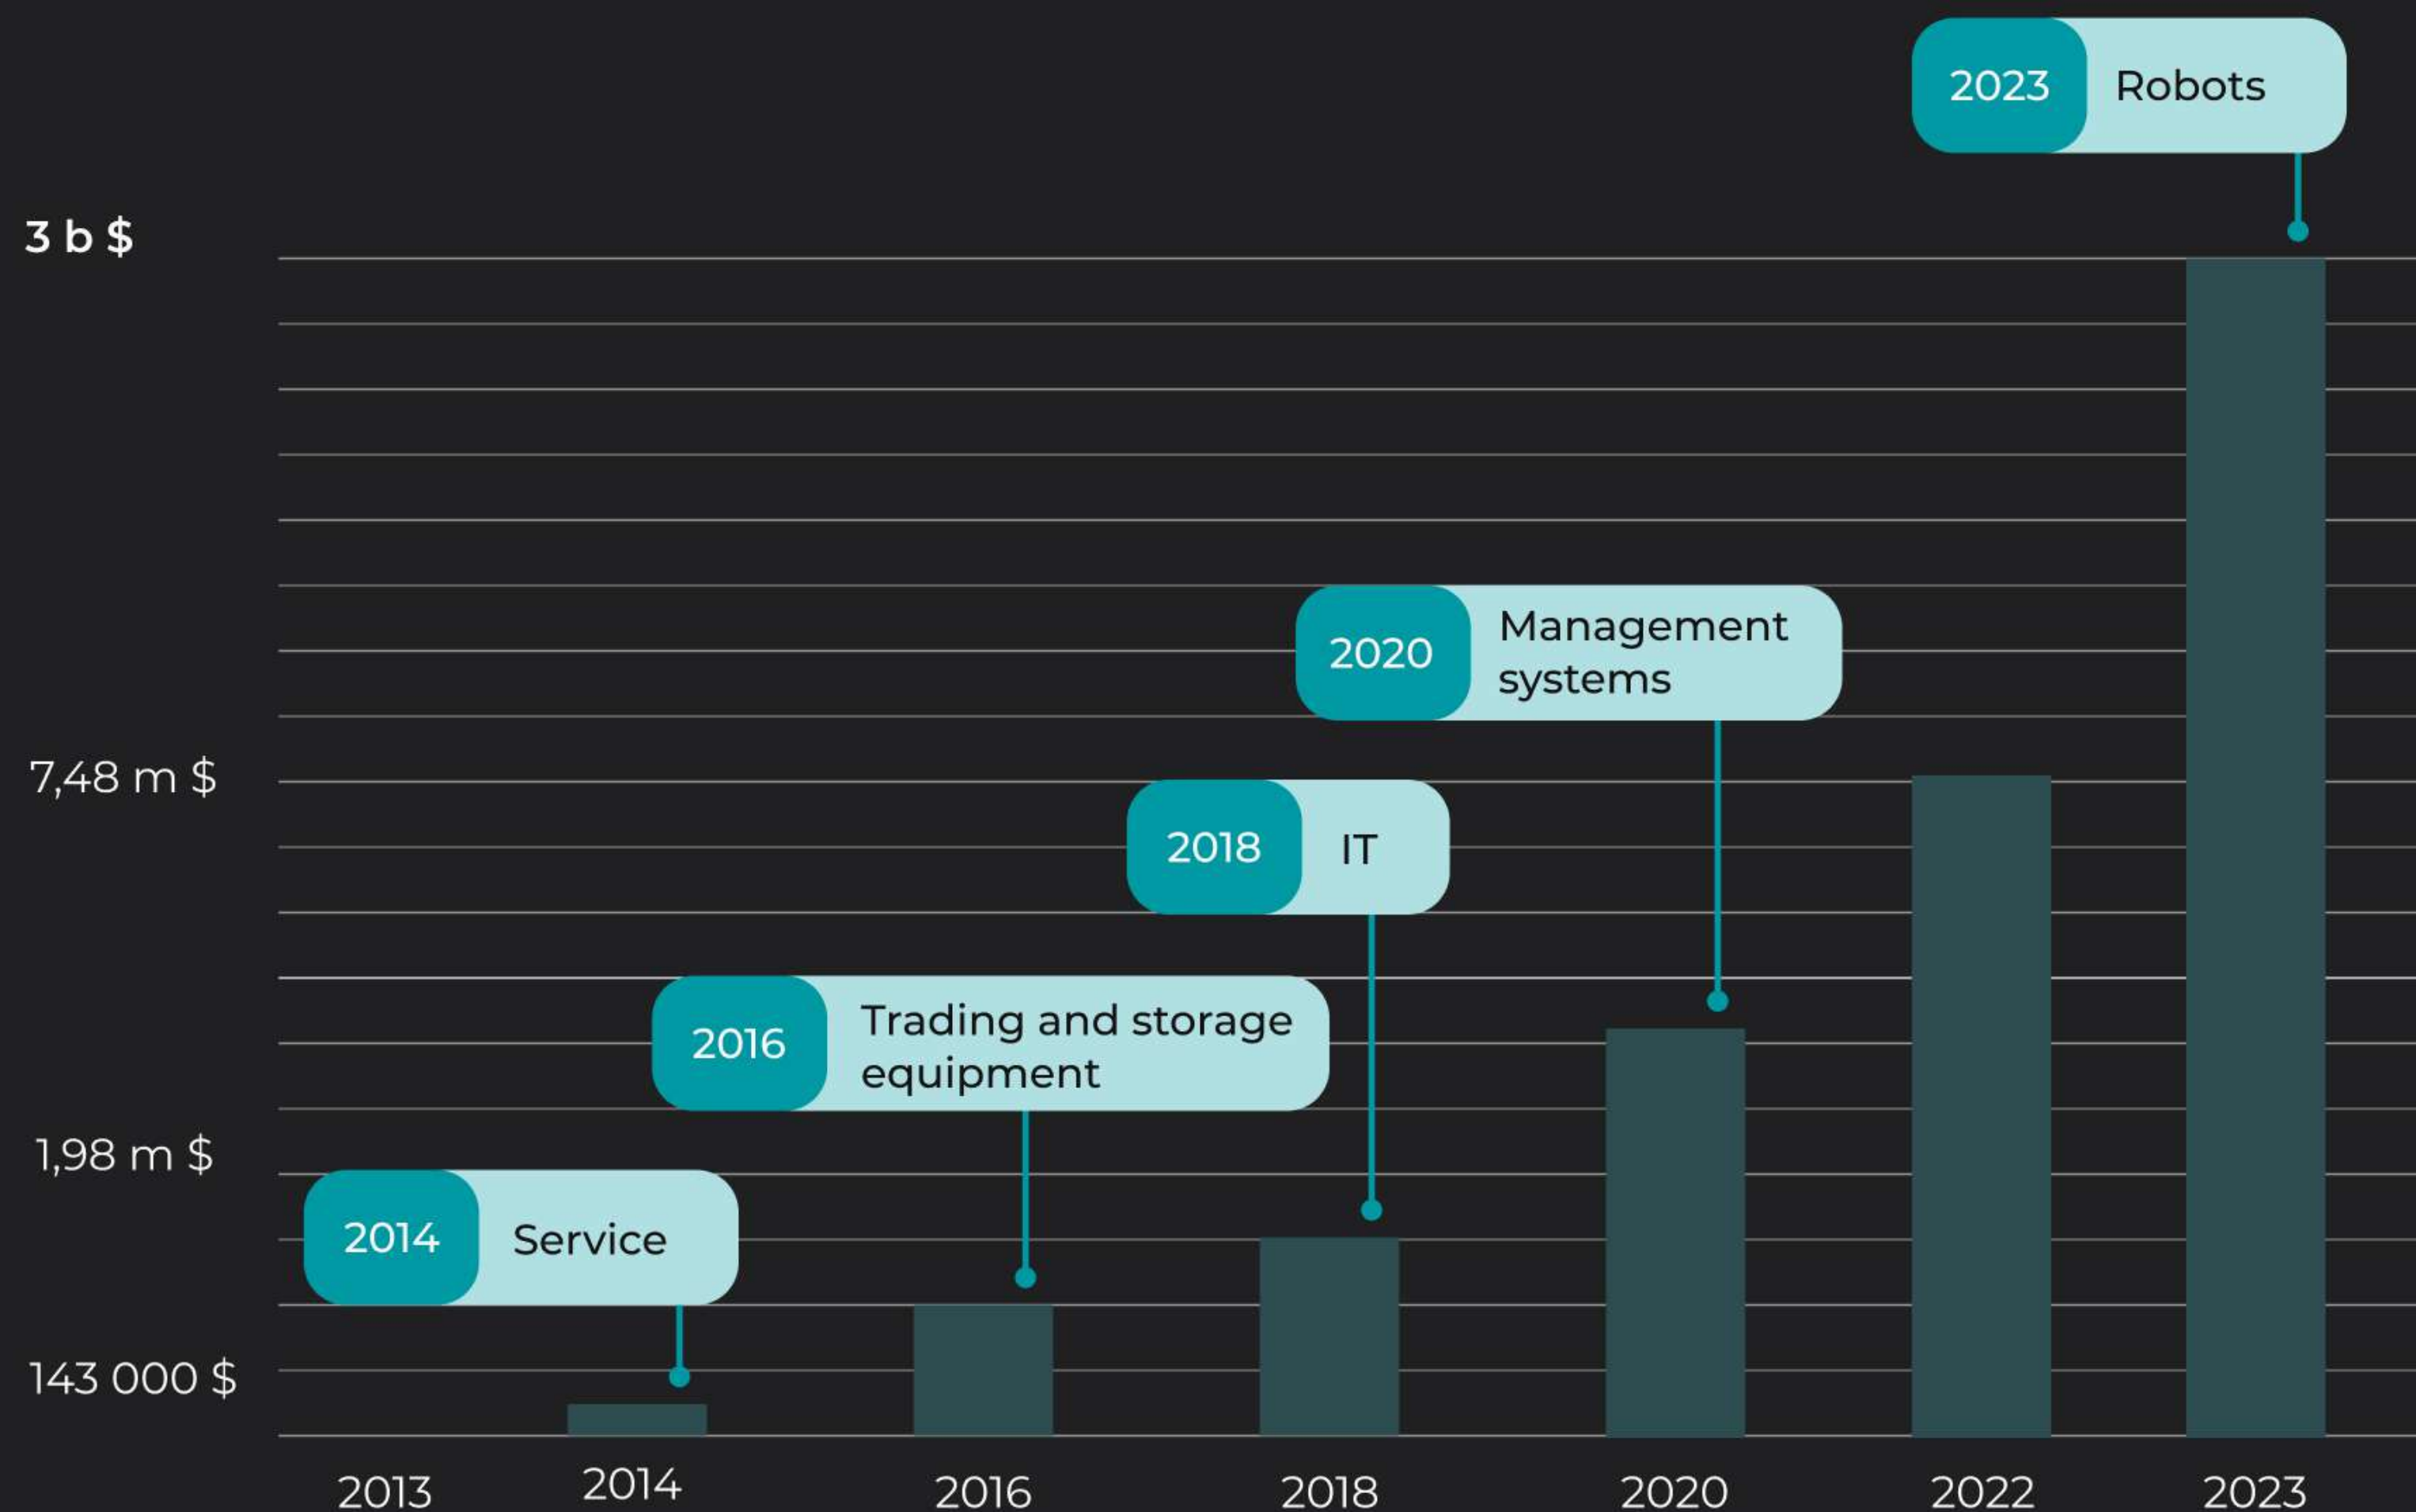

Smart Service Group of Companies in figures

120+ employees in the group of companies

300+ corporate customers, including large retail chains in the Russian Federation

600+ applications/month of on-site service

3500+ units of equipment/month repaired by stationary service